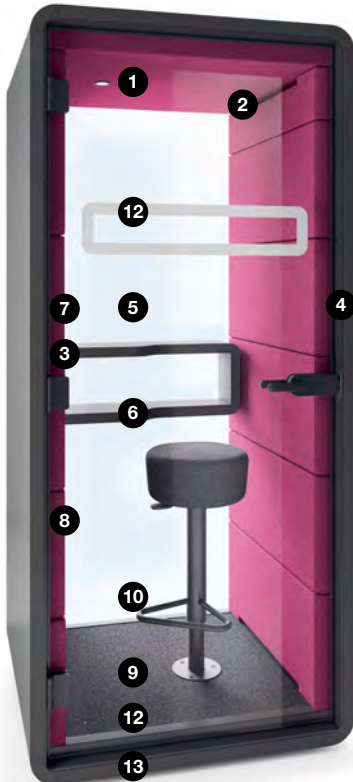

HUSHPHONE IS A PERFECT PLACE FOR:

Private videoconferences

Trade negotiations

Confidential telephone conversations

W. 1000 mm/39 in
H. 2230 mm/88 in
D. 900 mm/35 in

Weight: 320 kg/705 lbs

- 1 Led ceiling light run by motion sensor
- 2 Efficient ventilation run by motion sensor
- 3 Power module (single power, double USB)
- 4 Tempered, laminated acoustic glass door with high quality handle
- 5 Laminated acoustic glass rear wall
- 6 Ergonomic shelf/storage
- 7 Fold-away laptop table
- 8 Acoustic lined fabric panels
- 9 Integral carpeted floor
- 10 Optional floor mounted stool
- 11 Leveling feet
- 12 Anti-collision door marking
- 13 Integrated Castors

WHY IS THE **HUSHPHONE** A UNIQUE OFFICE SOLUTION?

COMPACT

HushPhone occupies only 1 square meter – the small dimensions and weight allow it to be set or adjusted to the current needs of any organisation.

FUNCTIONAL

Equipped with lighting, a ventilation system, a folding laptop table, and 230V&USB sockets.

COMFORTABLE TO USE

Thanks to the armrest, a movement sensor which activates the lighting and ventilation, and a rear wall made of glass, the hushPhone provides an excellent user experience.

AGILE

HushPhone is equipped with castors which allows you to move it around the office whenever you need.

CARCASS FINISHES

- ABB
WHITE
- AGC
COSMOS
GREY

GREEN WALL

Take care about the quality of the air in your office. Each Hush can be equipped with green wall, full of the vital plants.