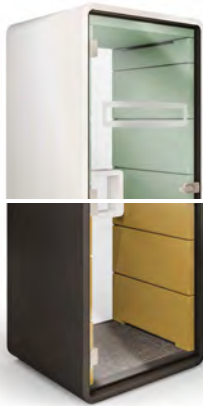

HUSHPHONE IS A PERFECT PLACE FOR:

Private videoconferences

Trade negotiations

Confidential telephone conversations

W. 1000 mm/39 in
H. 2230 mm/88 in
D. 900 mm/35 in

Weight: 320 kg/705 lbs

- 1 Led ceiling light run by motion sensor
- 2 Efficient ventilation run by motion sensor
- 3 Power module (single power, double USB)
- 4 Tempered, laminated acoustic glass door with high quality handle
- 5 Laminated acoustic glass rear wall
- 6 Ergonomic shelf/storage
- 7 Fold-away laptop table
- 8 Acoustic lined fabric panels
- 9 Integral carpeted floor
- 10 Optional floor mounted stool
- 11 Leveling feet
- 12 Anti-collision door marking
- 13 Integrated Castors

WHY IS THE **HUSHPHONE** A UNIQUE OFFICE SOLUTION?

COMPACT

HushPhone occupies only 1 square meter – the small dimensions and weight allow it to be set or adjusted to the current needs of any organisation.

FUNCTIONAL

Equipped with lighting, a ventilation system, a folding laptop table, and 230V&USB sockets.

COMFORTABLE TO USE

Thanks to the armrest, a movement sensor which activates the lighting and ventilation, and a rear wall made of glass, the hushPhone provides an excellent user experience.

AGILE

HushPhone is equipped with castors which allows you to move it around the office whenever you need.

CARCASS FINISHES

- ABB
WHITE
- AGC
COSMOS
GREY

GREEN WALL

Take care about the quality of the air in your office. Each Hush can be equipped with green wall, full of the vital plants.