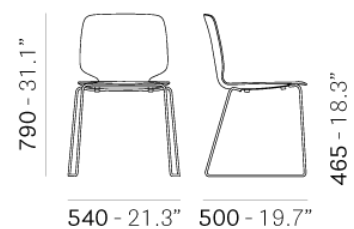

BABILA CHAIR 2740

Designer
Odo Fioravanti

Brand
Pedrali

Babila collection is able to move along tradition and innovation with great agility. The strength of this collection is its simplicity and directness, to recall a timeless shape. Chair with technopolymer shell and steel rod sled frame Ø10mm.

Certifications

ISO 9001 / ISO 14001
FSC
CATAs Testing certificate

Babila Armless Chair Options

Timber Shell
Upholstered Seat
Timber 4 leg
Steel 4 Leg

Dimensions

Shell Finishes