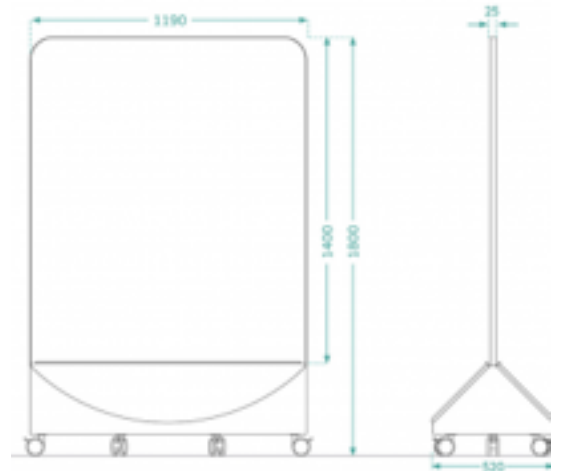

Tribal Mobile Board

Singular Tribal
Mobile Board

Dimensions of Tribal
Mobile Board

Tribal Mobile Board
fabric colour options

Tribal Mobile Boards are presentation boards that enhance collaboration spaces within the agile workplace. Ideal for group presentations or brainstorming sessions, Tribal is a large canvas for noting down, sharing and preserving ideas. Sturdy, yet lightweight enough to easily manoeuvre around the office.