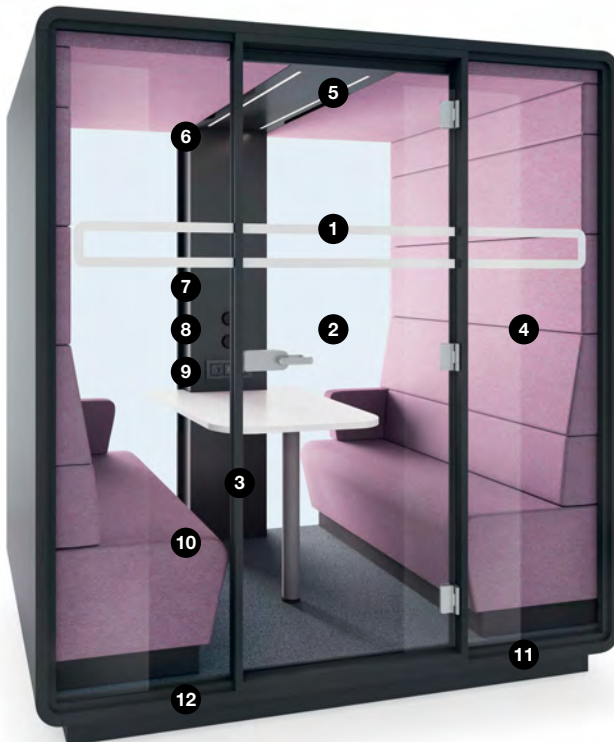

HUSHMEET IS A PERFECT PLACE FOR:

Private meetings

Creative work

Group video
conferences

HR interviews

1-4

W: 2150 mm/85 in
H: 2300 mm/91 in
D: 1390 mm/56 in

Weight: 650 kg/1433 lbs

- 1 Anti-collision door marking
- 2 Tempered, laminated acoustic glass door with high quality handle
- 3 Laminated front and back acoustic glass panels
- 4 Acoustic lined fabric panels
- 5 Led ceiling light with dimmer
- 6 Ventilation system activated by a presence sensor
- 7 Option to hang a TV screen on the central panel
- 8 Independent, manual smooth lighting and ventilation rotary knobs
- 9 Power module (Power+USB+RJ45)
- 10 Two upholstered benches
- 11 Removable front panel for pallet jack
- 12 Leveling feet

HushMeet is an independent space powered by electricity, providing comfortable conditions during the meeting.

DIMENSIONS

It occupies space needed for two standard workstations.

PRODUCT IS ALSO AVAILABLE IN THE **S VERSION**

HushMeet.S is the answer to the needs of smaller offices. It is designed for meetings in a group of two people.

 **1-2**

W: 2150 mm/85 in
H: 2300 mm/91 in
D: 900 mm/35 in

Weight:
530 kg/1168 lbs

CARCASS FINISHES