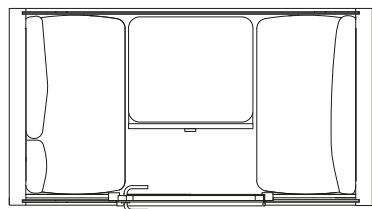

STANDARD COLOR

- **CHAIR:** 2 x Maggie sofas
- **TABLE:** Flippable foot stool, 3 x power socket
- **LIGHTING:** LED lighting with on/off switch
- **OTHER:** 3 x pillow and 100 % wool blanket, 2 x coat hanger