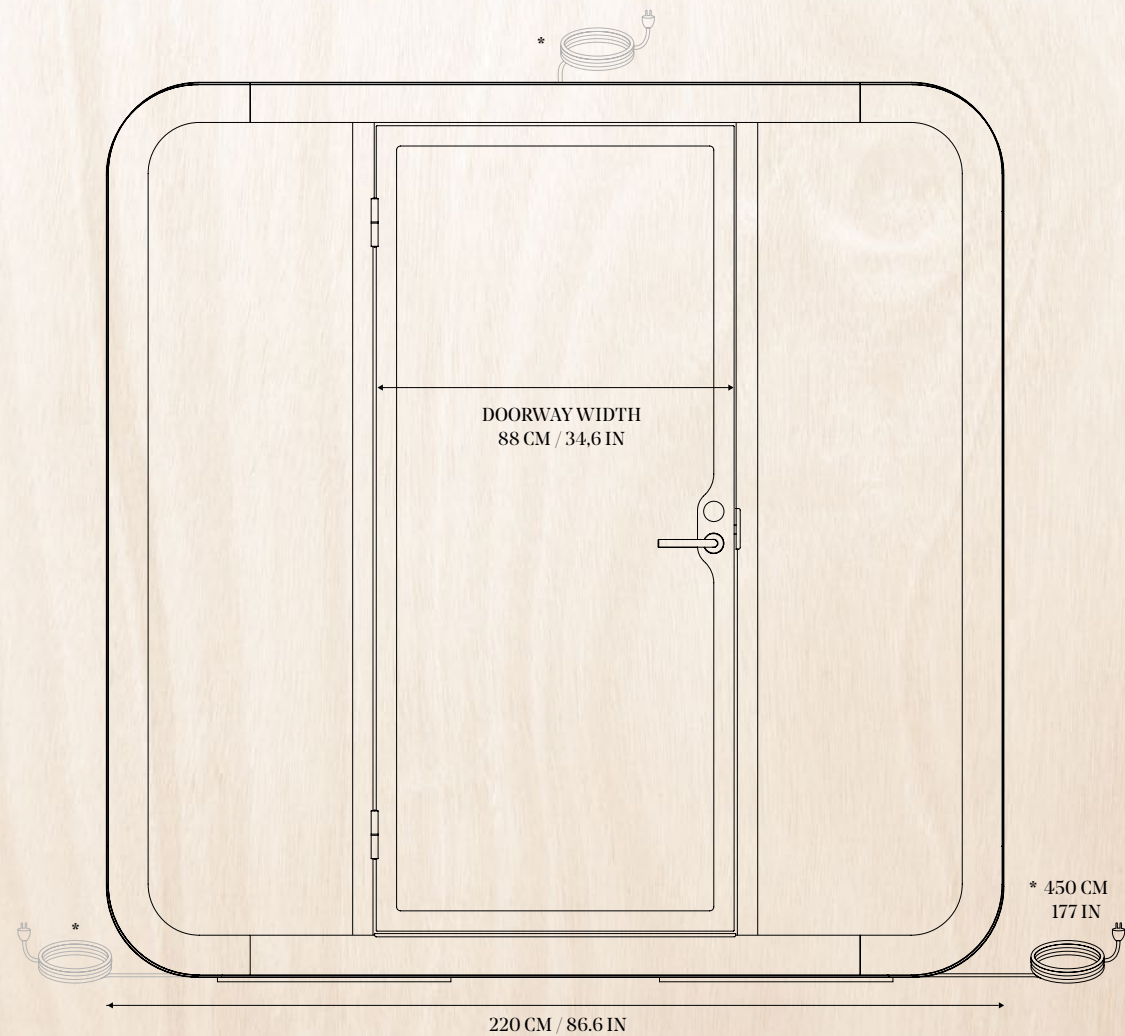

- CHAIR:** Not included.
- TABLE:** White Formica laminate on birch plywood with varnish trim, 3 x power socket, width 100 cm (39.4 in) / depth 56 cm (22 in), height 72 cm (28.3 in) fixed table / 65-125 cm (25.6 in-49.2 in) adjustable table
- LIGHTING:** Luxo Ninety white on table
- OTHER:** 2 x coat hanger

Framery Q has evolved to better accommodate users' needs. The smart air ventilation flows at 66 l/s, which is ten percent more than in any previous versions. Automatically functioning electric air circulation system and LED lighting are user experience at its best, operated by an integrated motion sensor. Several fine features, such as two stylistic coat hangers, guarantee a silent working space like no other.

Measure- ments

Spacious, yet beautiful. Framery Q is designed to fit one to four people without sacrificing the compact size or usability of the pod. Every detail has been thoroughly measured, resulting in the best silent multipurpose workspace available.