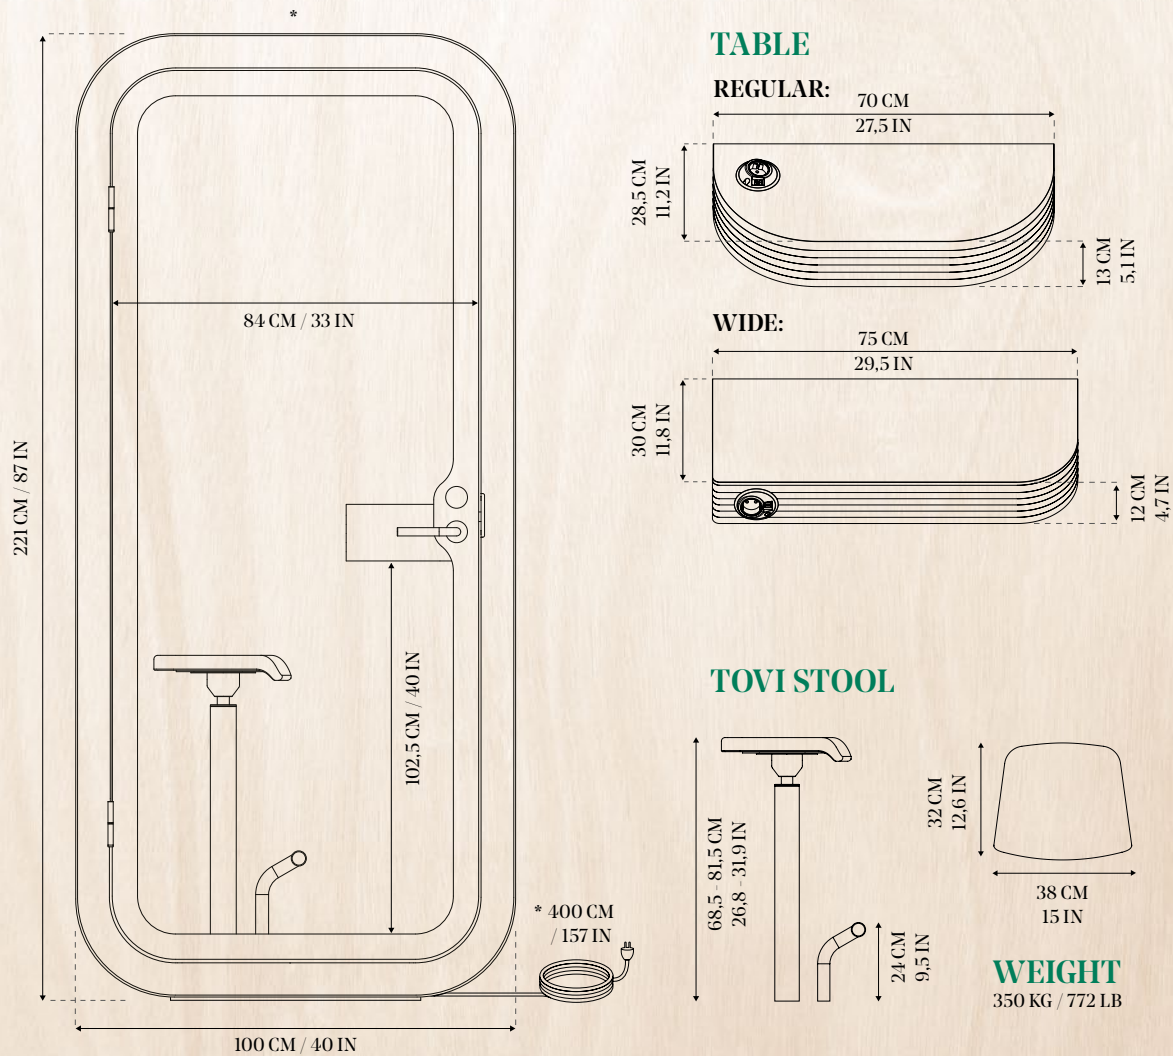

Measurements

Our goal is not just to eliminate noise from workplaces, we want to tackle everything that makes people unhappy – and change it. That's why there are no coincidences in our design of Framery O, only carefully calculated solutions in every detail.

*Power cord can also be installed through the roof.