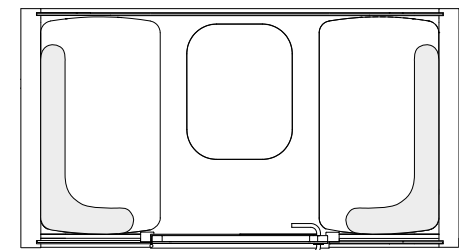

Right and left