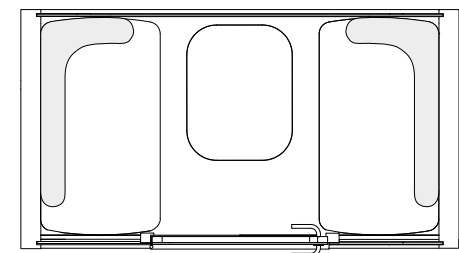

Meeting Maggie

Meeting Maggie is suitable for meetings, brainstorming and much more. Choose from three different table options – two Maggie Sofas are always included. Meeting Maggie comes with pleasant LED lighting and three power sockets.

SOFAS OPTIONAL COLORS STANDARD COLOR

TABLE OPTIONS

White Formica laminate on birch plywood with varnish trim, 3 x power socket.

TURNABLE TABLE

Depth 53 cm (20.8 in), width 71 cm (28 in), height 70 cm (27.6 in)

FULL WIDTH TABLE

Depth 60 cm (23.6 in) / 20 cm (7.9 in), width 200 cm (78.7 in), height 70 cm (27.5 in)

OVAL TABLE

Depth 68 cm (26.8 in), width 71 cm (27.9 in), height 70 cm (27.5 in)

REGULAR BACKREST OPTIONS

2 x Maggie Sofa

Left and left

Right and left

Right and right

Left and right

BACKREST OPTIONS

REGULAR

WITHOUT ARMREST