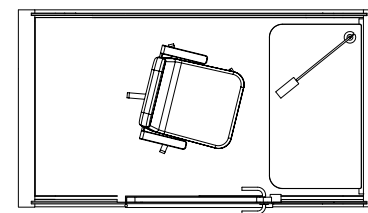

- CHAIR:** Not included.
- TABLE:** White Formica laminate on birch plywood with varnish trim, 3 x power socket, width 100 cm (39.4 in) / depth 56 cm (22 in), height 72 cm (28.3 in) fixed table / 65-125 cm (25.6 in-49.2 in) adjustable table
- LIGHTING:** Luxo Ninety white on table
- OTHER:** 2 x coat hanger