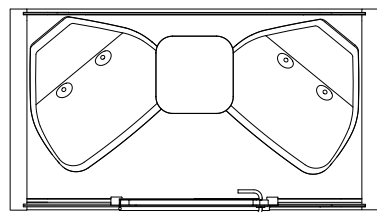

CHAIRS OPTIONAL COLORS STANDARD COLOR

CHAIRS: 2 x Betty Lounge Chair
TABLE: White Formica laminate on birch plywood with varnish trim, 3 x power socket, 46 cm x 46 cm (18.1 in x 18.1 in), height 60 cm (23.6 in)
LIGHTING: LED
OTHER: 2 x coat hanger