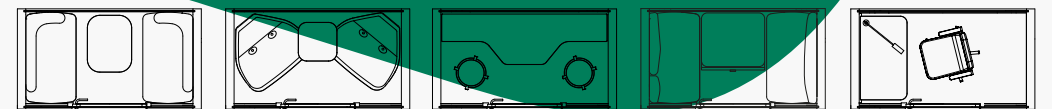

*Power cord can also be installed through the roof.

Recommended space above and around the pod for the air to circulate optimally is 20 cm / 7.9 in.

Framery

Q

Great business results happen in great business environments. Framery Q pod is a silent multi-functional space designed for up to four people. It is ideal for co-working tasks – like small meetings or interviews – without disturbances. It was created to improve communication among team members, driving better results and increased happiness. Framery Q is easy to assemble and relocate when necessary. It comes with several model options for you to choose from.