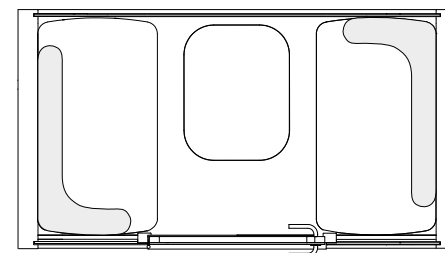

Right and right