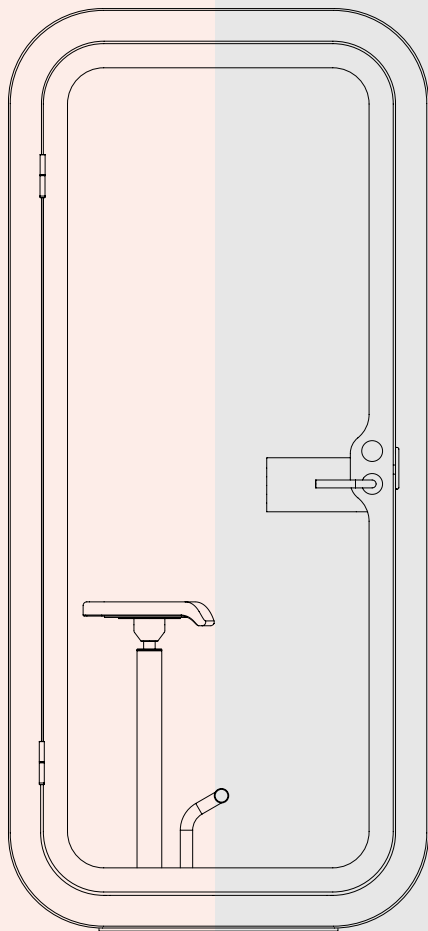

PRODUCT

Cata- log

*Pod measurements
and product details*

framery

Framery

Simple yet significant. Framery O pod is a sound-isolated workspace ideal for private phone calls, video conferences and demanding tasks. It cuts down the noise in open-plan offices and improves the everyday life of entire organizations by freeing the potential of individuals. It improves productivity and reduces rush – in this way, Framery increases employee happiness. Thanks to simple assembly, the pod can be easily placed and relocated around the office according to an existing floor plan providing people a quick escape from the noise.

FULL WIDTH TABLE

Depth 60 cm (23.6 in) / 20 cm (7.9 in), width 200 cm (78.7 in), height 70 cm (27.5 in)

OVAL TABLE

Depth 68 cm (26.8 in), width 71 cm (27.9 in), height 70 cm (27.5 in)

REGULAR BACKREST OPTIONS