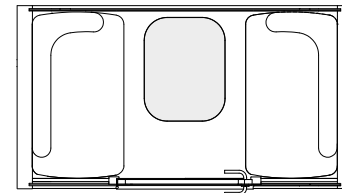

SOFAS OPTIONAL COLORS STANDARD COLOR

TABLE OPTIONS

White Formica laminate on birch plywood with varnish trim, 3 x power socket.

TURNABLE TABLE

Depth 53 cm (20.8 in), width 71 cm (28 in), height 70 cm (27.6 in)

FULL WIDTH TABLE

Depth 60 cm (23.6 in) / 20 cm (7.9 in), width 200 cm (78.7 in), height 70 cm (27.5 in)

OVAL TABLE

Depth 68 cm (26.8 in), width 71 cm (27.9 in), height 70 cm (27.5 in)

REGULAR BACKREST OPTIONS