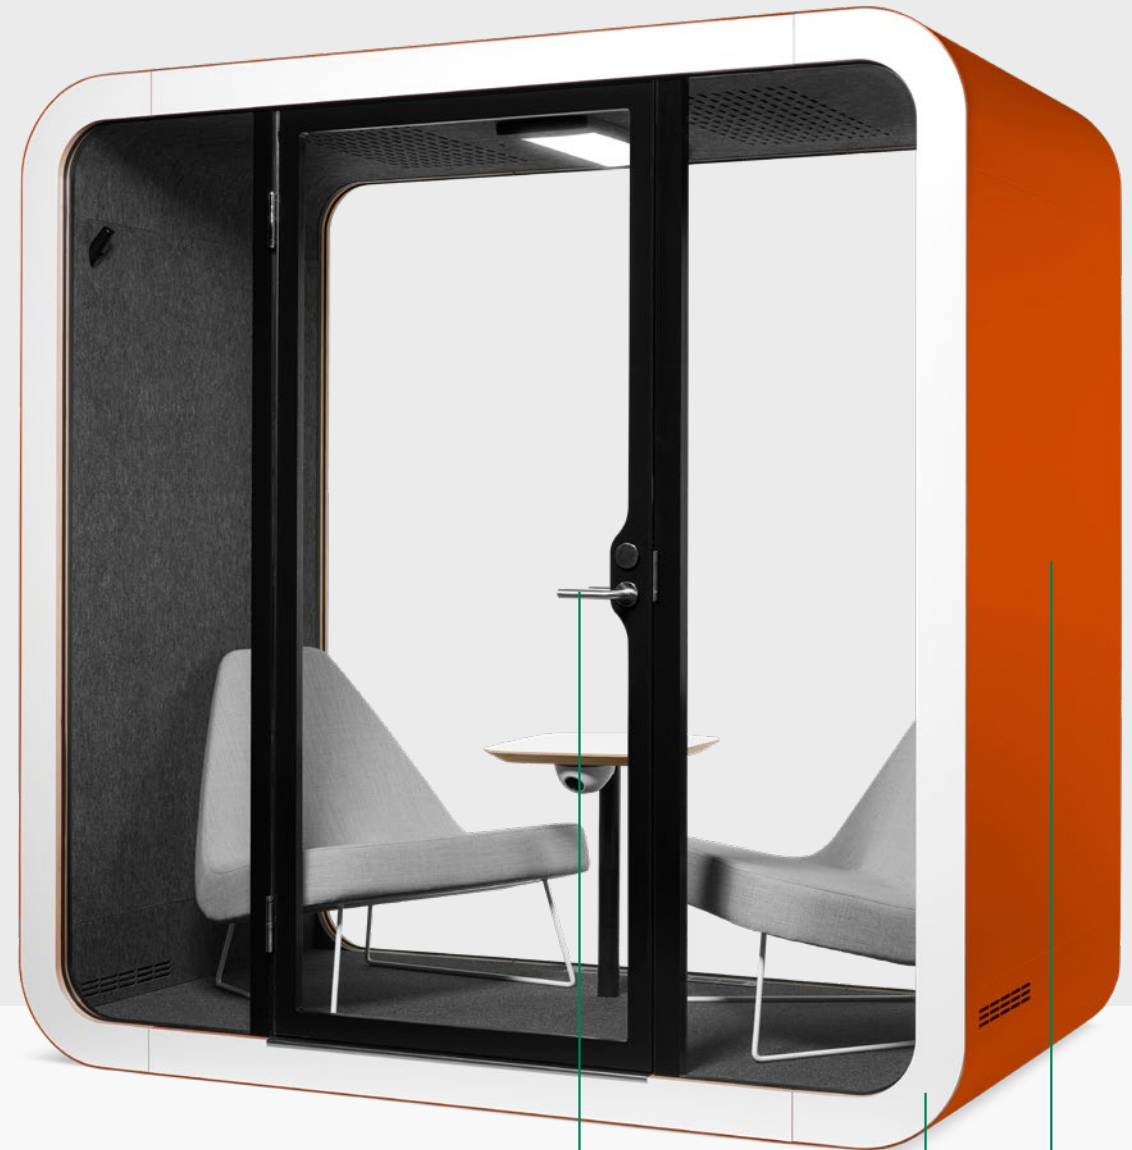

PRODUCT

Cata- log

*Pod measurements
and product details*

framery

Framery

Simple yet significant. Framery O pod is a sound-isolated workspace ideal for private phone calls, video conferences and demanding tasks. It cuts down the noise in open-plan offices and improves the everyday life of entire organizations by freeing the potential of individuals. It improves productivity and reduces rush – in this way, Framery increases employee happiness. Thanks to simple assembly, the pod can be easily placed and relocated around the office according to an existing floor plan providing people a quick escape from the noise.

*Power cord can also be installed through the roof.

Recommended space above and around the pod for the air to circulate optimally is 20 cm / 7.9 in.

Framery

Q

Great business results happen in great business environments. Framery Q pod is a silent multi-functional space designed for up to four people. It is ideal for co-working tasks – like small meetings or interviews – without disturbances. It was created to improve communication among team members, driving better results and increased happiness. Framery Q is easy to assemble and relocate when necessary. It comes with several model options for you to choose from.

MATERIAL

EXTERIOR
Painted sheet metal or brushed stainless steel.

GLASS
Sound control laminated glass.

FRAME
Formica laminate on birch plywood with varnish trim.

EXTERIOR AND FRAME OPTIONAL COLORS

DOOR
Left or right handed