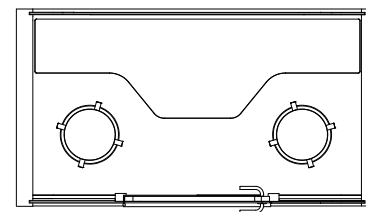

STOOL FELT CAP COLORS

STOOLS: 2 x PAL 65 cm (25.6 in) / 80 cm (31.5 in), painted white / black, chairs fit under the table. Felt caps optional.
TABLE: White Formica laminate on birch plywood with varnish trim, 3 x power socket, depth 60 cm (23.6 in) / 33 cm (13 in), height 90 cm (35.4 in) / 110 cm (43.3 in), width 200 cm (78.7 in)
LIGHTING: LED
OTHER: 2 x coat hanger