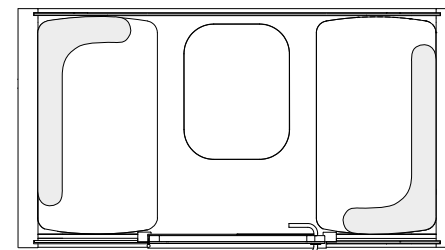

REGULAR BACKREST OPTIONS

2 x Maggie Sofa

Left and left