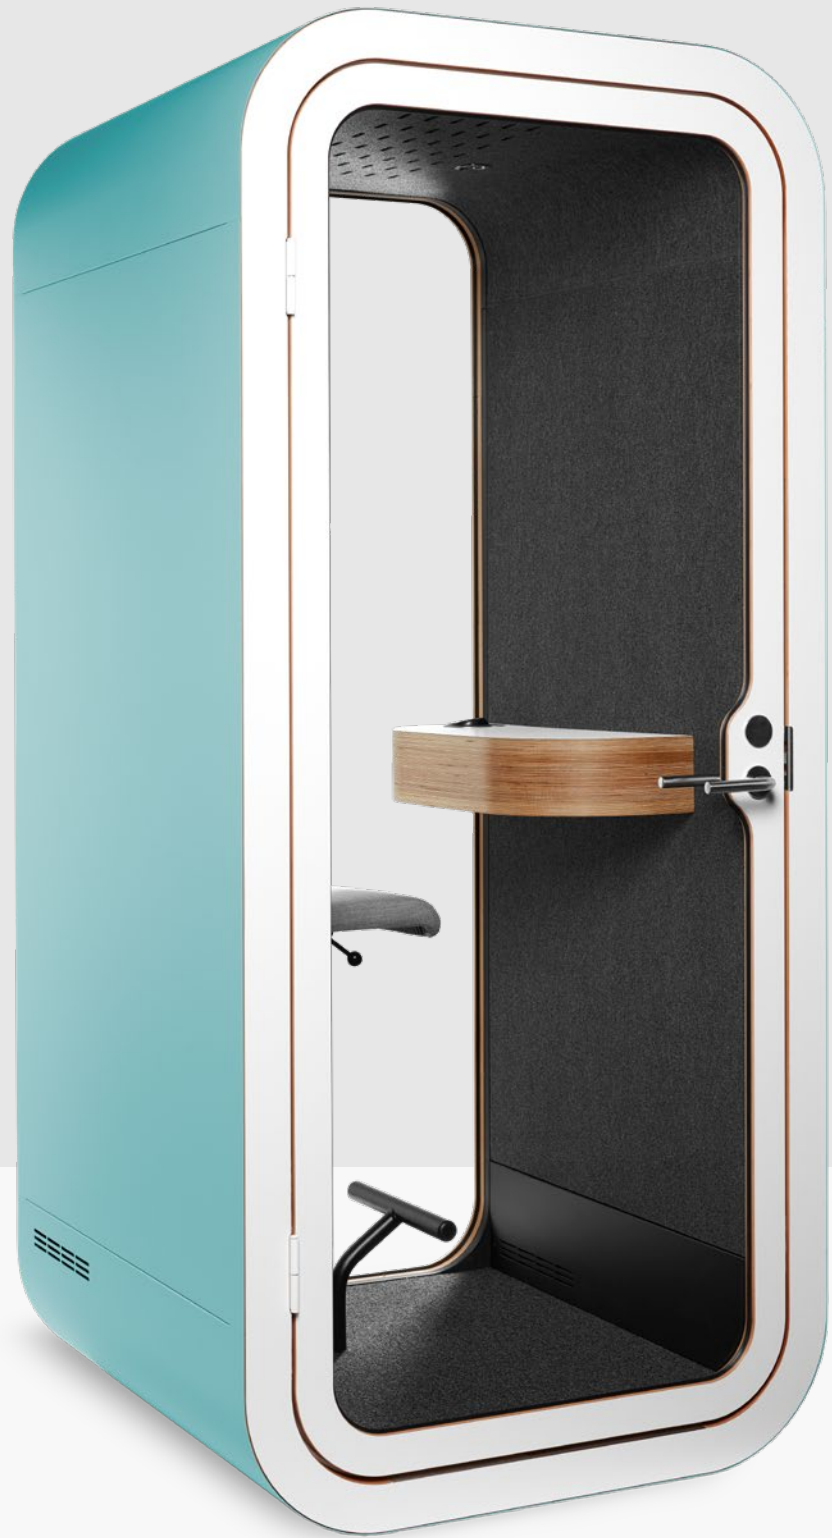

PRODUCT

Cata- log

*Pod measurements
and product details*

framery

Framery

Simple yet significant. Framery O pod is a sound-isolated workspace ideal for private phone calls, video conferences and demanding tasks. It cuts down the noise in open-plan offices and improves the everyday life of entire organizations by freeing the potential of individuals. It improves productivity and reduces rush – in this way, Framery increases employee happiness. Thanks to simple assembly, the pod can be easily placed and relocated around the office according to an existing floor plan providing people a quick escape from the noise.