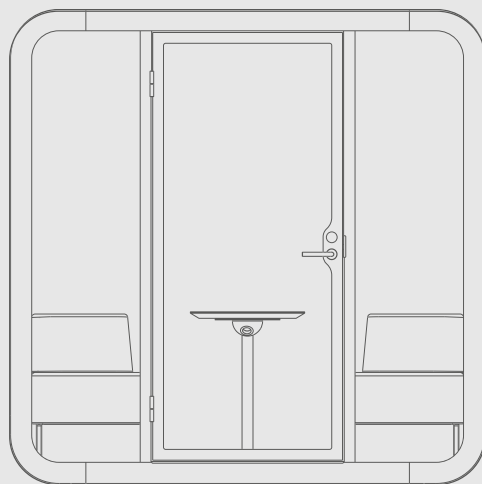

PRODUCT

Cata- log

*Pod measurements
and product details*

framery

Framery

Simple yet significant. Framery O pod is a sound-isolated workspace ideal for private phone calls, video conferences and demanding tasks. It cuts down the noise in open-plan offices and improves the everyday life of entire organizations by freeing the potential of individuals. It improves productivity and reduces rush – in this way, Framery increases employee happiness. Thanks to simple assembly, the pod can be easily placed and relocated around the office according to an existing floor plan providing people a quick escape from the noise.