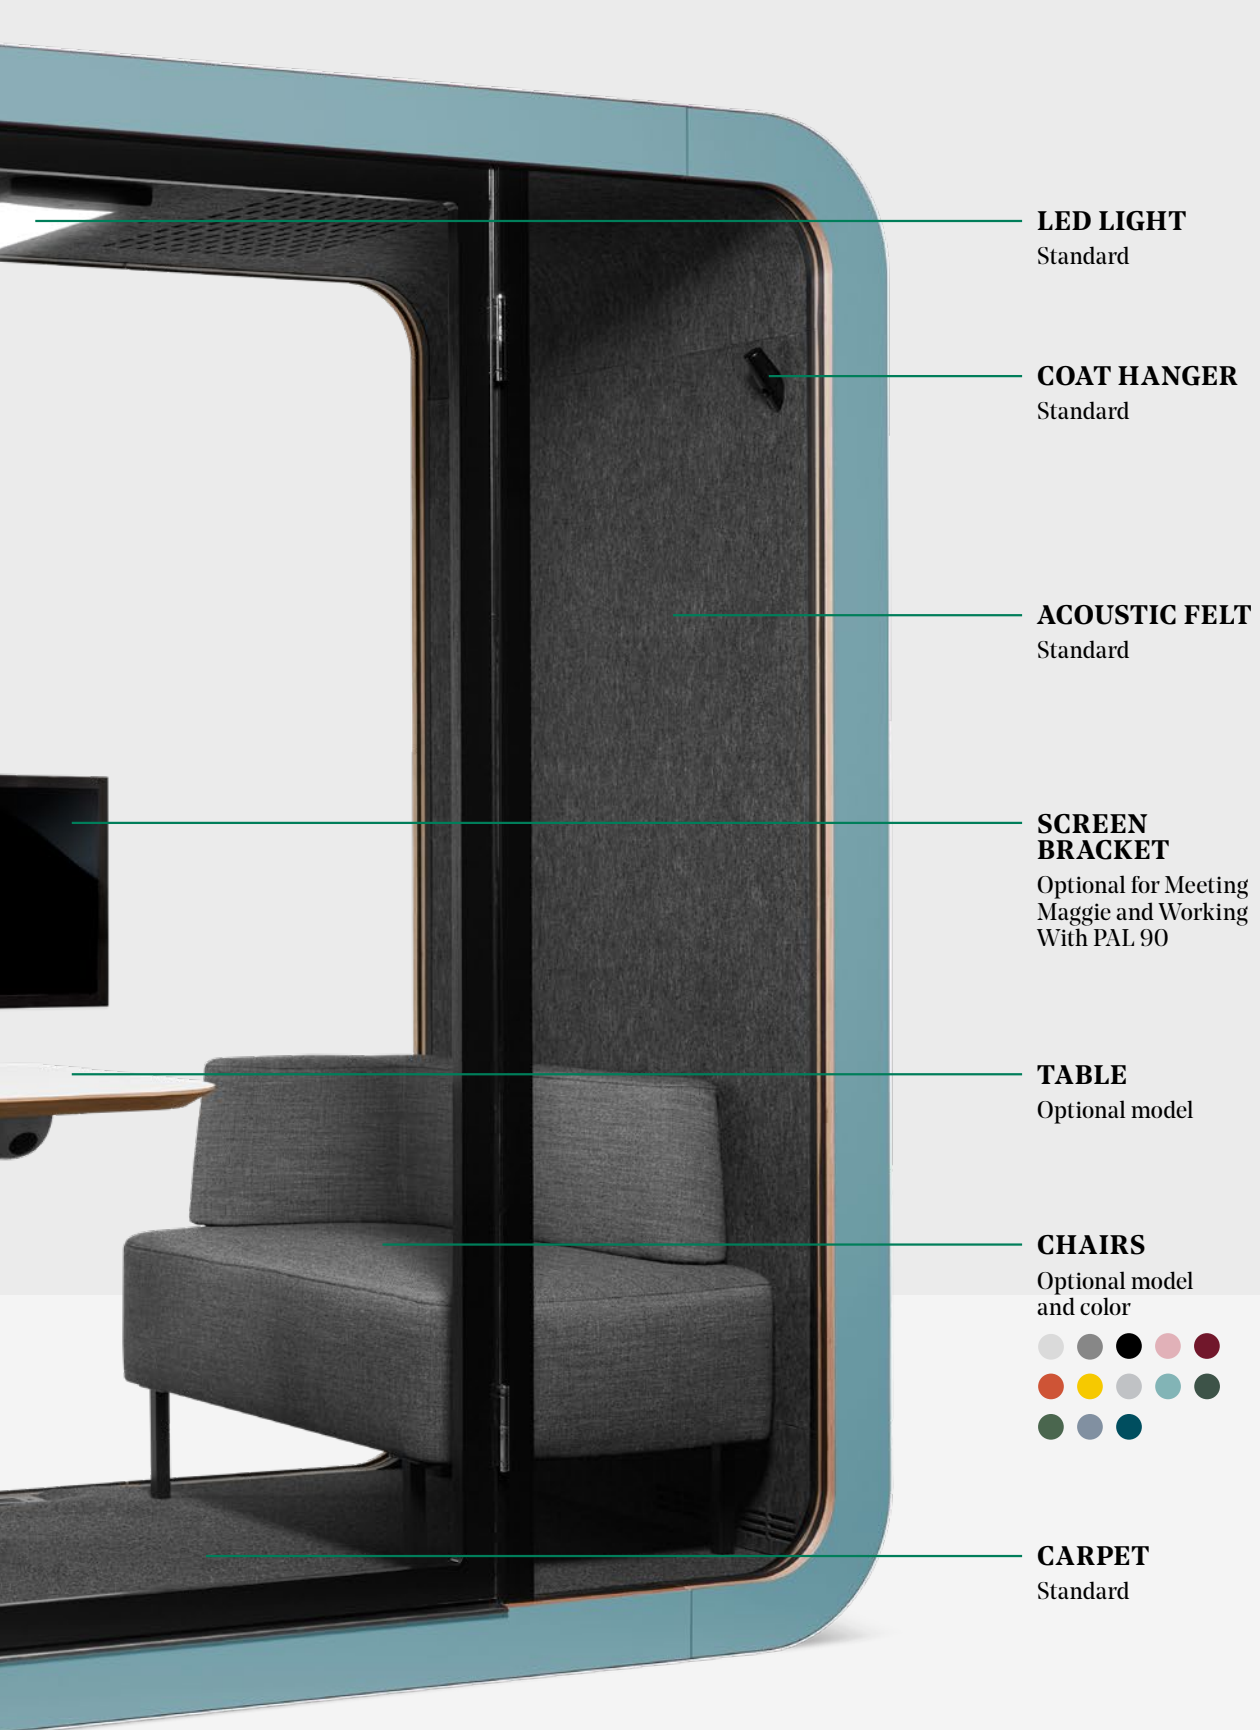

*Power cord can also be installed through the roof.

Recommended space above and around the pod for the air to circulate optimally is 20 cm / 7.9 in.

Framery

Q

Great business results happen in great business environments. Framery Q pod is a silent multi-functional space designed for up to four people. It is ideal for co-working tasks – like small meetings or interviews – without disturbances. It was created to improve communication among team members, driving better results and increased happiness. Framery Q is easy to assemble and relocate when necessary. It comes with several model options for you to choose from.

EXTERIOR
Optional color

Interior

Happiness is all about the details. Remove the obstacles distracting your company's employees from enjoying their work. Choose interior options that you and your co-workers feel the most comfortable with. Work will never be the same again.