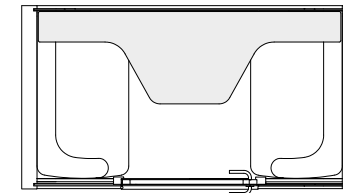

SOFAS OPTIONAL COLORS STANDARD COLOR

TABLE OPTIONS

White Formica laminate on birch plywood with varnish trim, 3 x power socket.

TURNABLE TABLE

Depth 53 cm (20.8 in), width 71 cm (28 in), height 70 cm (27.6 in)

FULL WIDTH TABLE

Depth 60 cm (23.6 in) / 20 cm (7.9 in), width 200 cm (78.7 in), height 70 cm (27.5 in)

OVAL TABLE

Depth 68 cm (26.8 in), width 71 cm (27.9 in), height 70 cm (27.5 in)

REGULAR BACKREST OPTIONS