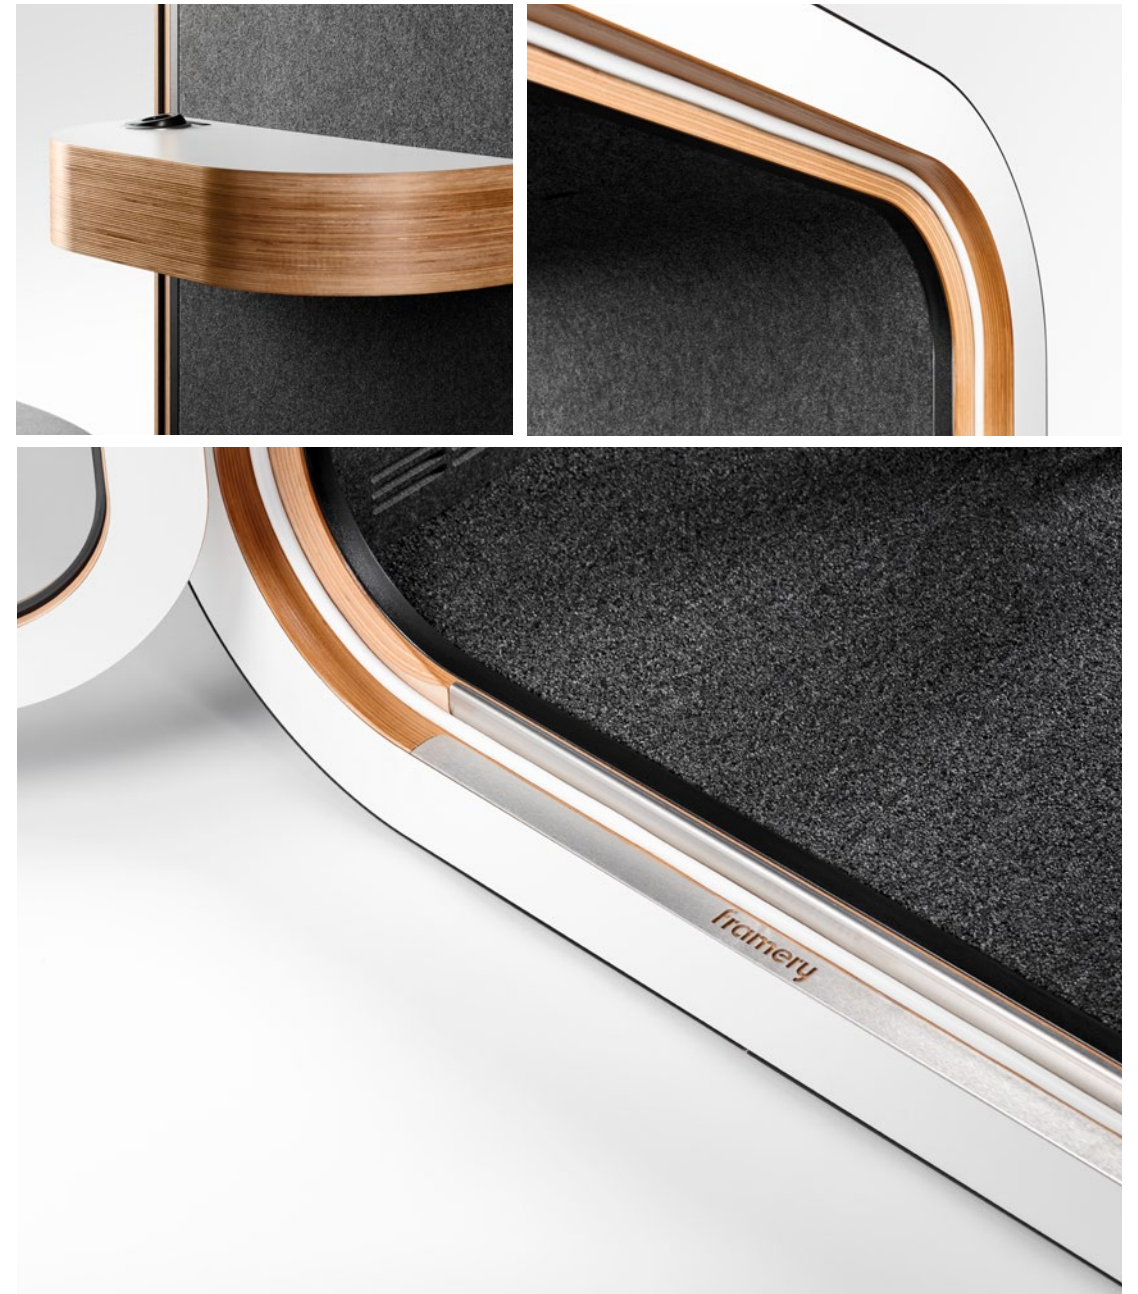

Framery's design and engineering teams have gone to extraordinary lengths to make sure that air flows smoothly within the pod to increase the sense of breathability and enjoyment. Moreover, both the LED lighting and electric air circulation system function automatically when you enter the pod, thanks to an integrated occupancy sensor. Power socket is integrated on the table.