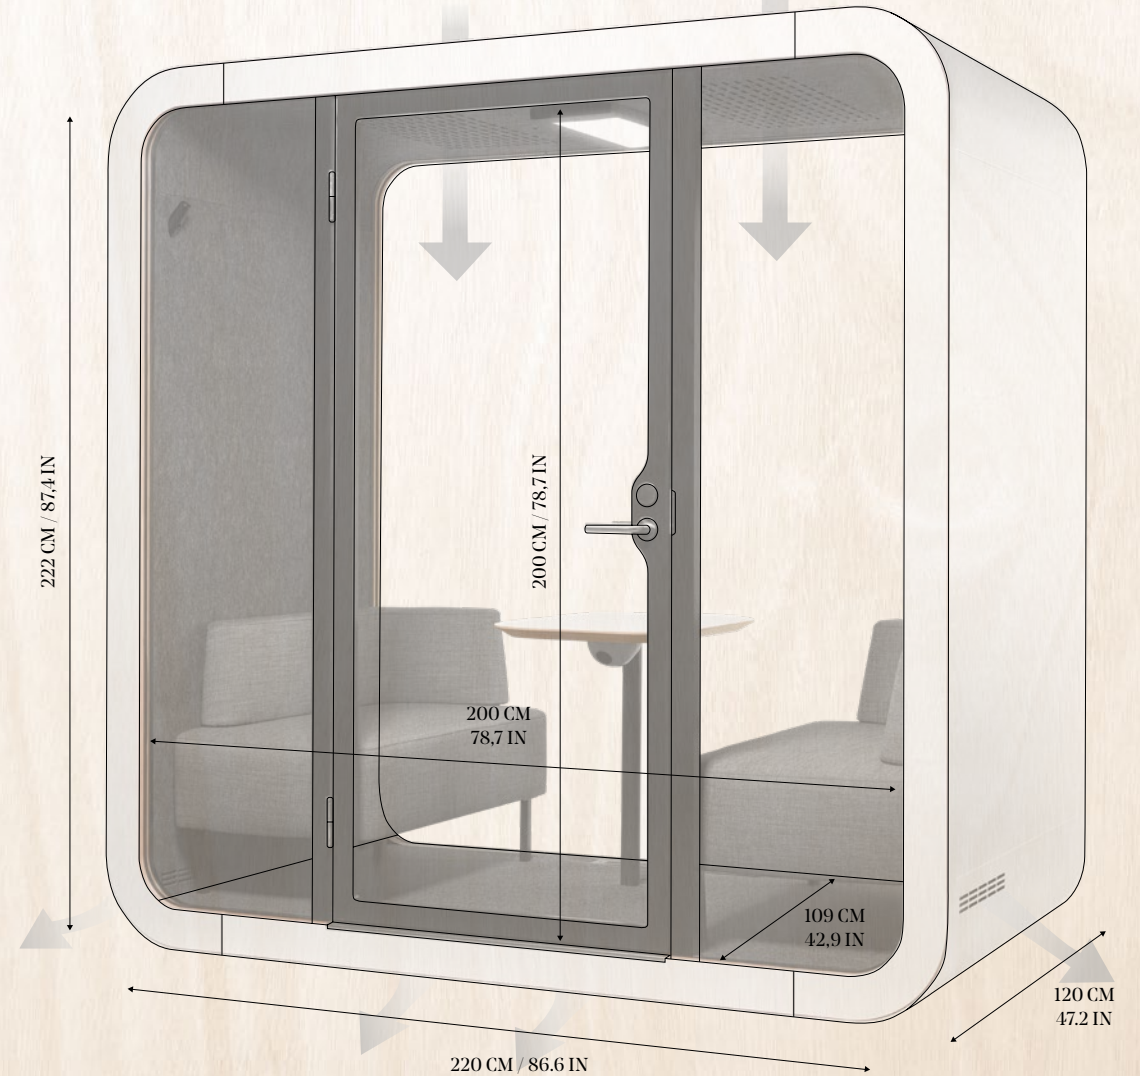

Recommended space above and around the pod for the air to circulate optimally is 20 cm / 7.9 in.