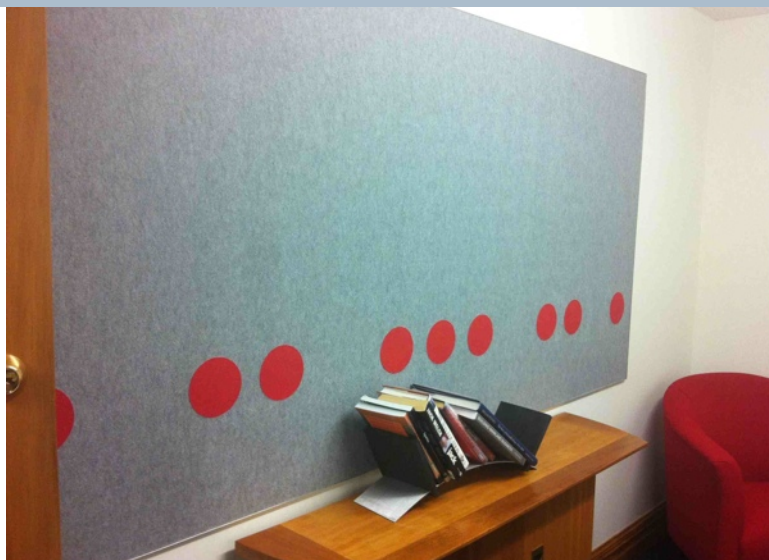

# Sheffield

Custom made Board table with task chairs, Studio meeting table with So Happy chairs

Studio Runway desks with screens, Space workstations with standing screens and mobiles

Custom made reception counter with Milford chairs, Autex wall mounted pin board