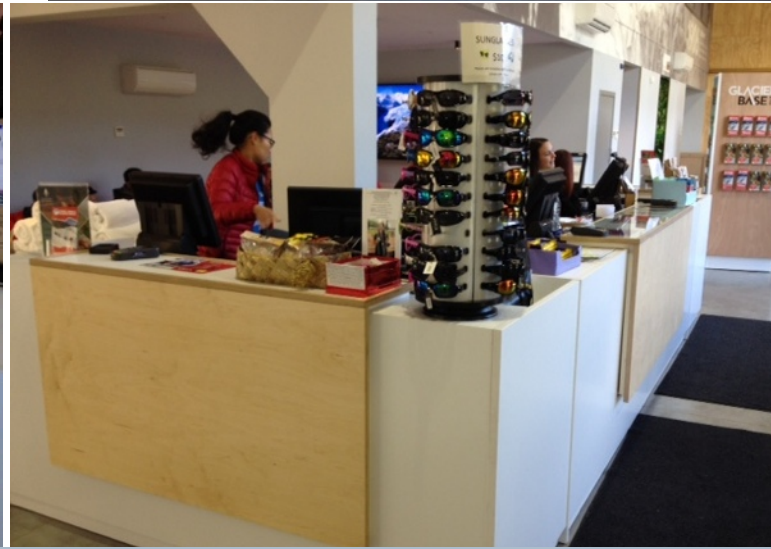

# Franz Josef Glacier Guides

Custom made Reception counter with Ply feature panels, LED strip lighting and Glass inserts on top of feature panels for brochures.

Custom made Waiver work station