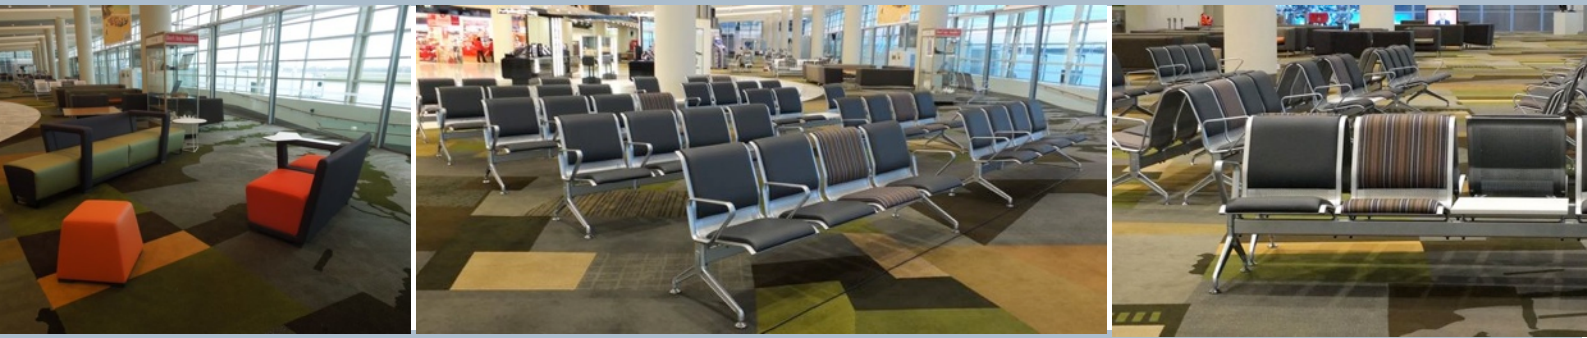

Christchurch Airport

Circuit modular seating 2 - 3 seater and Ottomans, Bench seating with leather and fabric upholstery

Kuadra Chairs, Bikini chairs, Tate Barstools, Custom made tables Kymira top and stainless base, Bracken Ottoman

Dodo Birds, Gubi chairs , Howden Chairs, Kuadra Chairs, Liberty Barstools, Chuckle Stools

Liberty Barstool, Bikini chairs and Howden lounge chairs